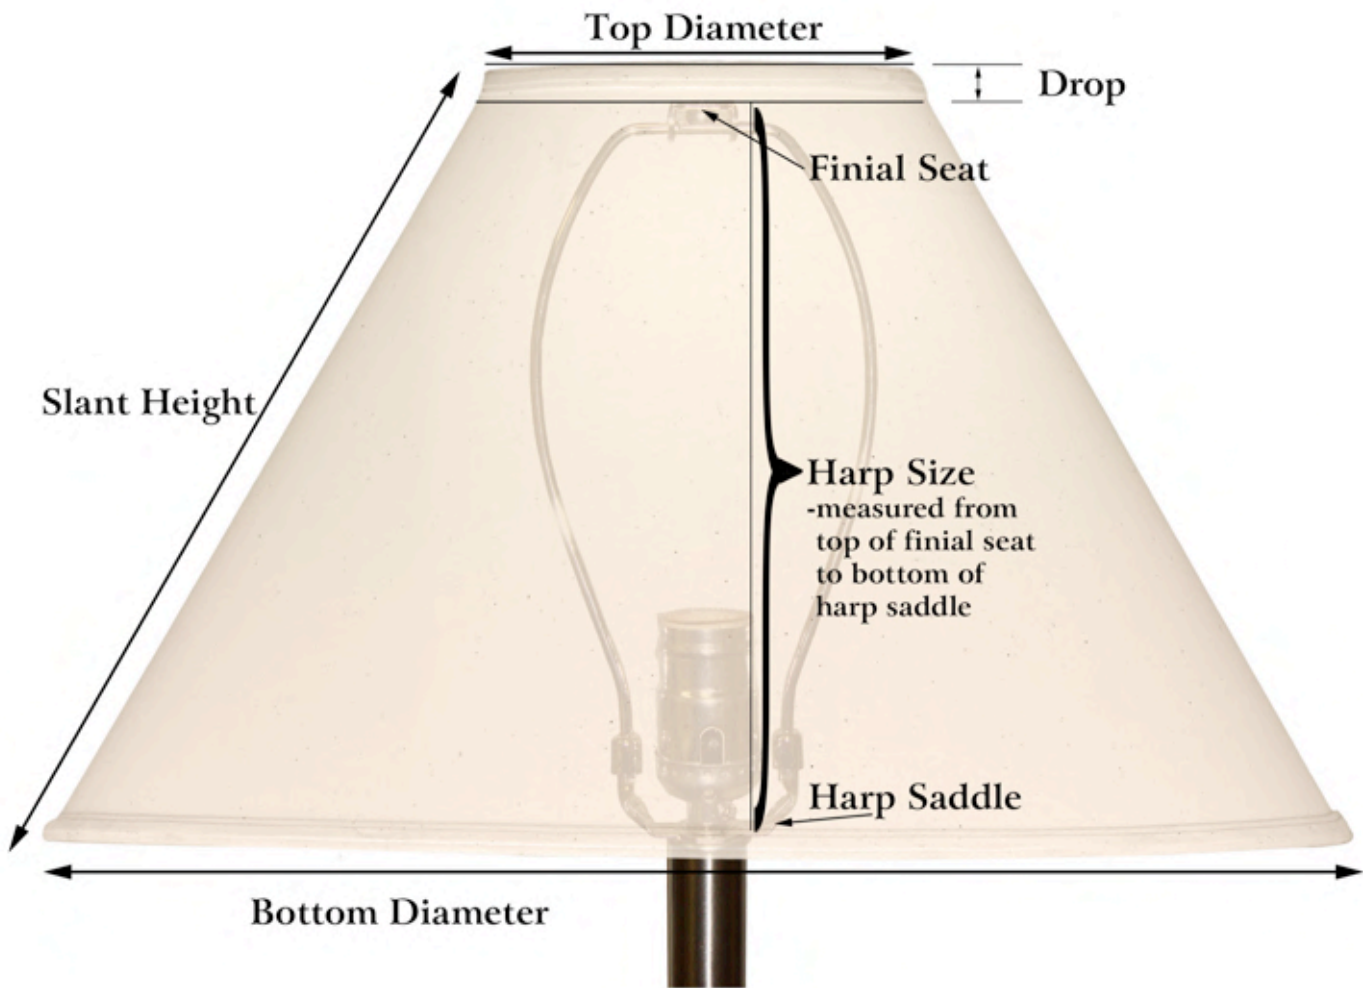

How to Measure Lamp Shades

Shade Shown
SH-136TLH
6" x 19" x 13" w/ .5" drop

All shades sizes are measured:
Top Diameter x Bottom Diameter x Slant Height x Drop